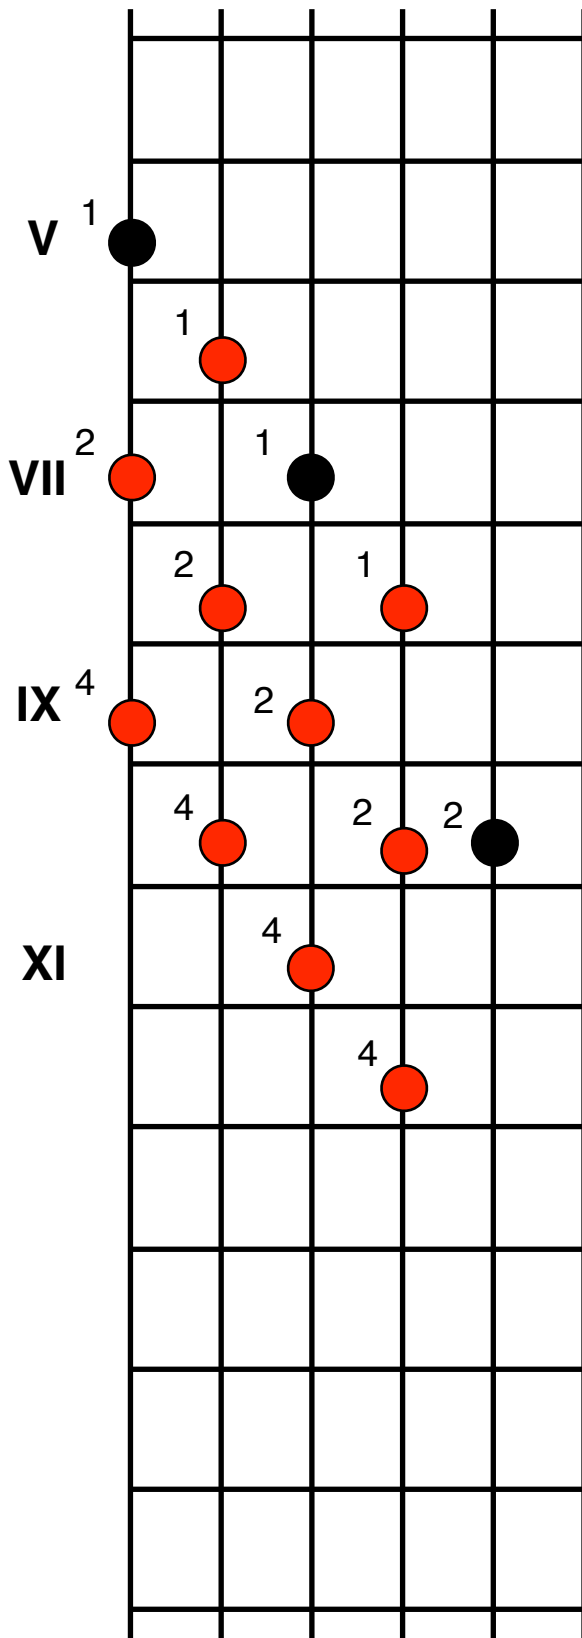

# Whole Tone Scale 2 Octaves

davejonesguitar.co.uk

This a Whole Tone Scale starting on A, over 2 octaves. The black dots show the root notes, the red dots show the other notes in the scale.

The spelling of the whole tone scale is:-

1 2 3 #4 #5 b7

It is a very useful scale for soloing over augmented 5th chords, or 7#5 and 7b5 chords.