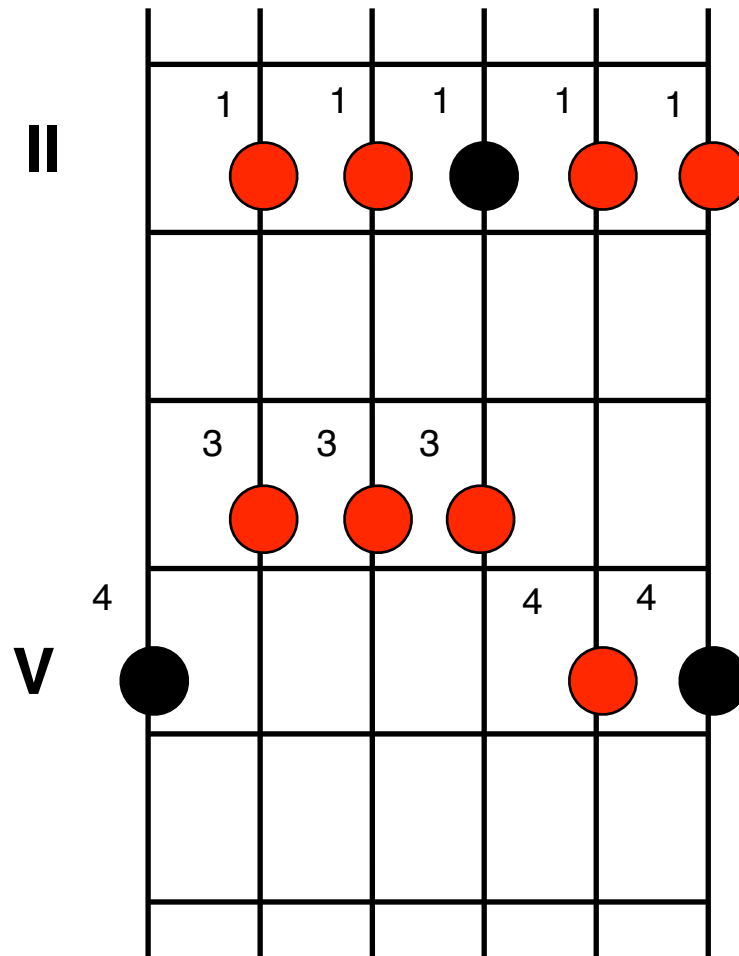

# The Major Pentatonic Scale

davejonesguitar.co.uk

The diagram above shows position 1 of the major pentatonic scale. This is a very important scale and essential to learn.

The scale shown is the A major pentatonic scale. The black dots show the root notes [letter name] of the scale, the red dots show the other notes in the scale.

The roman numerals at the side show the fret numbers. This is a movable scale form. The table below shows all the root notes on the E string.

The 'spelling' of the major pentatonic scale is:- 1 2 3 5 6 8