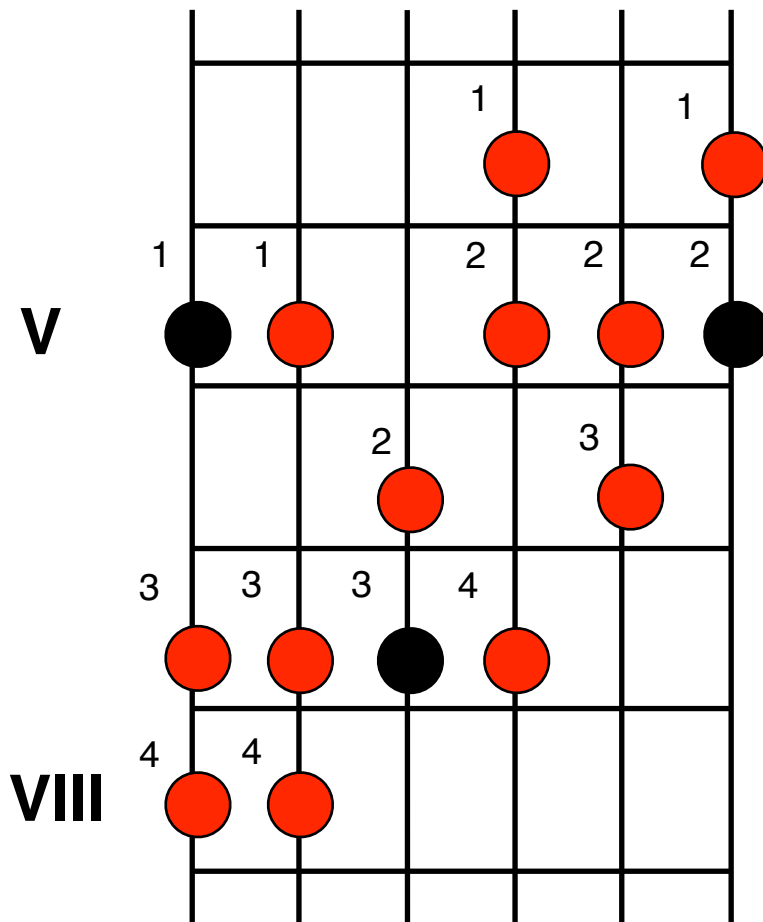

The Harmonic Minor Scale

davejonesguitar.co.uk

The diagram above shows position 1 of the harmonic minor scale.

The scale shown is the A harmonic minor scale. The black dots show the root notes [letter name] of the scale, the red dots show the other notes in the scale.

The roman numerals at the side show the fret numbers. This is a movable scale form.

The table below shows all the root notes on the E string.

The 'spelling' of the natural minor scale is:- 1 2 b3 4 5 b6 7 8