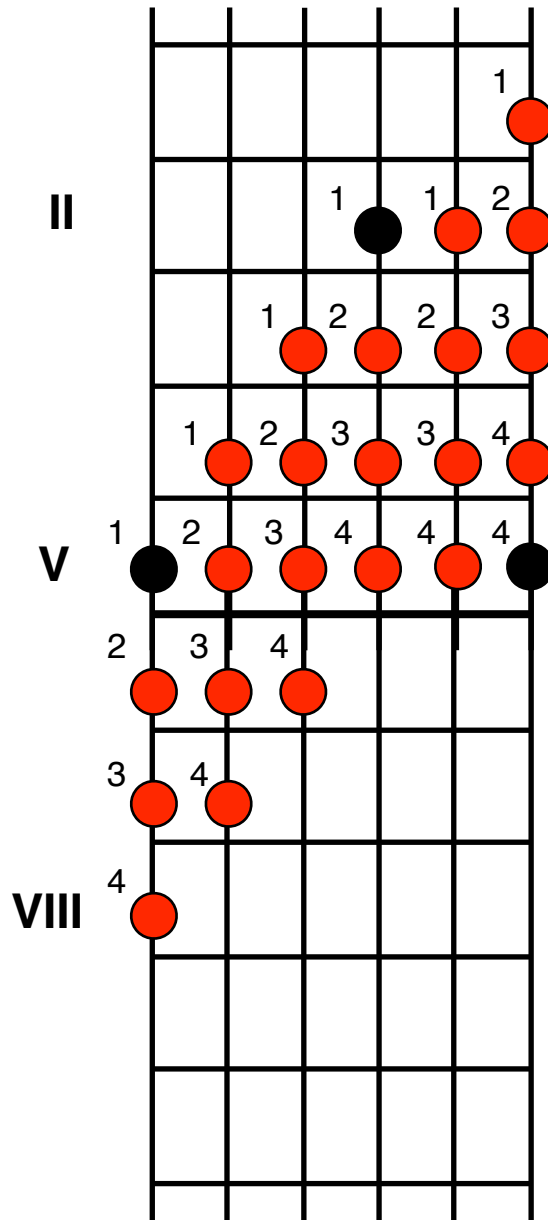

The Chromatic Scale 2 Octaves

davejonesguitar .co.uk

The diagram above shows the A chromatic scale over 2 octaves.

The black dots show the root notes (letter name) of the scale, the red dots show the other notes in the scale.

The roman numerals at the side show the fret numbers. This is a movable scale form.

The table below shows all the root notes on the E string.

The 'spelling' of a chromatic scale is:- 1 b2 2 b3 3 4 #4 5 b6 6 b7 7 8