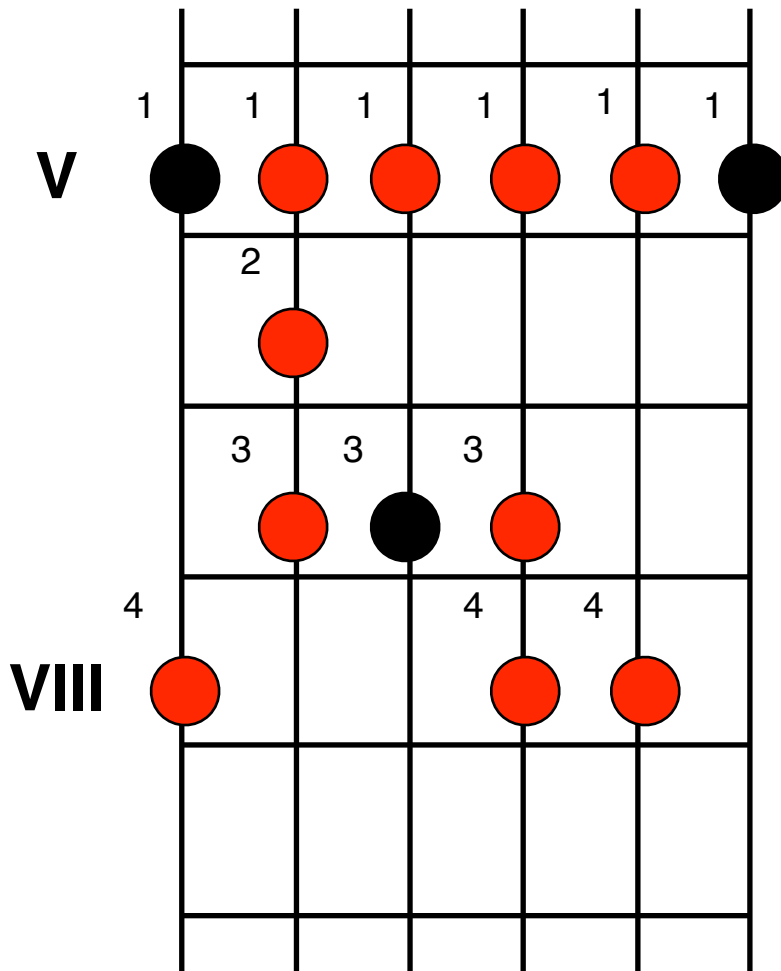

# The Blues Scale

davejonesguitar.co.uk

The diagram above shows position 1 of the blues scale. This is a very important scale and essential to learn.

The scale shown is the A minor blues scale. The black dots show the root notes [letter name] of the scale, the red dots show the other notes in the scale.

The roman numerals at the side show the fret numbers. This is a movable scale form. The table below shows all the root notes on the E string.

The 'spelling' of the blues scale is:- 1 b3 4 b5 5 b7 8

1	2	3	4	5	6	7	8	9	10	11	12
F	F# Gb	G	G# Ab	A	A# Bb	B	C	C# Db	D	D# Eb	E