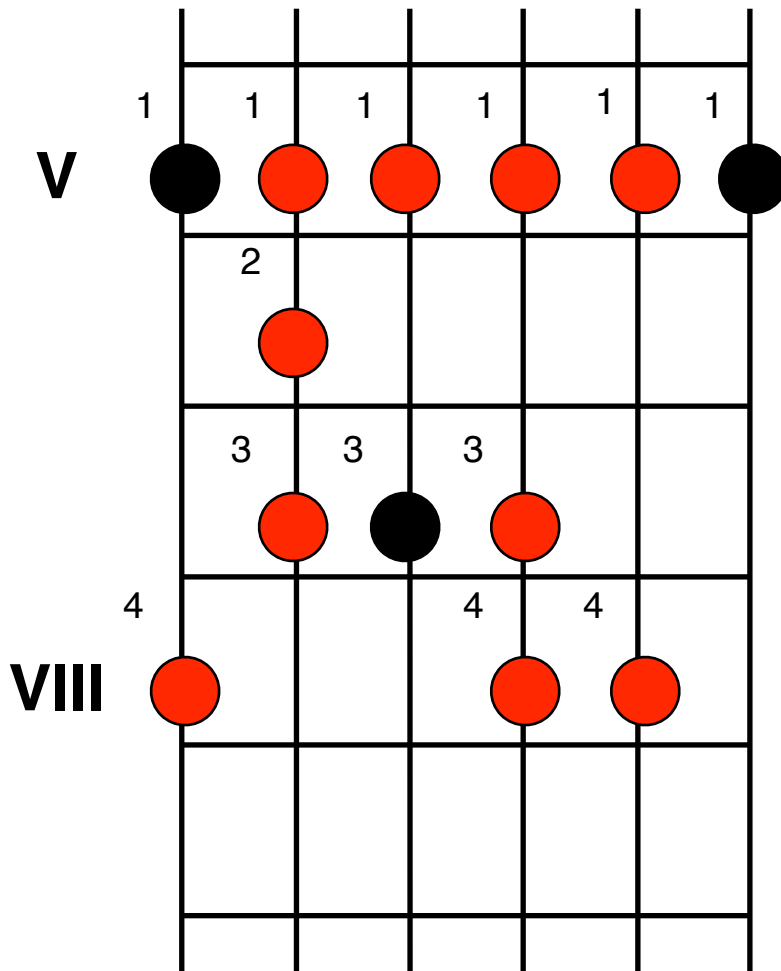

The Blues Scale

davejonesguitar.co.uk

The diagram above shows position 1 of the blues scale. This is a very important scale and essential to learn.

The scale shown is the A minor blues scale. The black dots show the root notes [letter name] of the scale, the red dots show the other notes in the scale.

The roman numerals at the side show the fret numbers. This is a movable scale form. The table below shows all the root notes on the E string.

The 'spelling' of the blues scale is:- 1 b3 4 b5 5 b7 8

1	2	3	4	5	6	7	8	9	10	11	12
F	F# Gb	G	G# Ab	A	A# Bb	B	C	C# Db	D	D# Eb	E