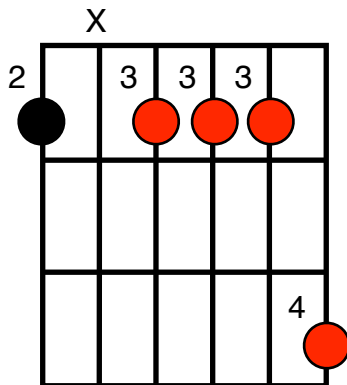

Minor 9 Chords

davejonesguitar.co.uk

Root Note E String

Minor 9

Root Note A String

Minor 9

The chords above are minor 9 chords, normally written with a lower case m before the number 9, Dm9, Em9 etc. The root note of the chord is shown by the black dot on both the E and A strings. The table below shows the names of the notes at each fret on both the E and A strings. Be sure to mute the strings with the X on.

The chord spelling of a minor 7 chord is:- 1 b3 5 b7 9

In some American publications the minor 9 chord is shown with a minus sign between the chord letter name and the 9:-
C-9.

0	1	2	3	4	5	6	7	8	9	10	11	12
E	F	F# Gb	G	G# Ab	A	A# Bb	B	C	C# Db	D	D# Eb	E
A	A# Bb	B	C	C# Db	D	D# Eb	E	F	F# Gb	G	G# Ab	A