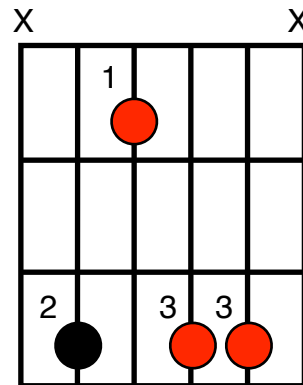

Minor 9 Chords

davejonesguitar.co.uk

Root Note E String

Minor 9

Root Note A String

Minor 9

The chords above are minor 9 chords, normally written with a lower case m before the number 9, Dm9, Em9 etc. The root note of the chord is shown by the black dot on both the E and A strings. The table below shows the names of the notes at each fret on both the E and A strings. Be sure to mute the strings with the X on.

The chord spelling of a minor 7 chord is:- 1 b3 5 b7 9

In some American publications the minor 9 chord is shown with a minus sign between the chord letter name and the 9:-
C-9.

0	1	2	3	4	5	6	7	8	9	10	11	12
E	F	F# Gb	G	G# Ab	A	A# Bb	B	C	C# Db	D	D# Eb	E
A	A# Bb	B	C	C# Db	D	D# Eb	E	F	F# Gb	G	G# Ab	A