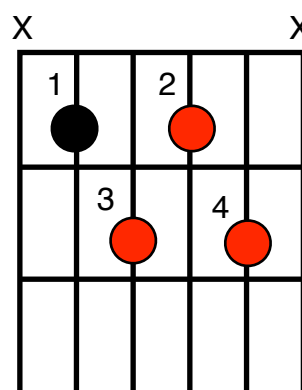

Minor 7b5 Chords

davejonesguitar.co.uk

**Root Note
E String**

Minor 7b5

**Root Note
A String**

Minor 7b5

The chords above are minor 7 flat 5 chords, normally written with a lower case m7b5 after the letter name, Dm7b5, Em7b5 etc. The root note of the chord is shown by the black dot on both the E and A strings. The table below shows the names of the notes at each fret on both the E and A strings. Be sure to mute the strings marked with the X.

The chord spelling of a minor 7 chord is:- 1 b3 b5 b7.

In some American publications the minor 7 flat 5 chord is shown with a minus sign instead of the lower case m :-

C-7b5.

0	1	2	3	4	5	6	7	8	9	10	11	12
E	F	F# Gb	G	G# Ab	A	A# Bb	B	C	C# Db	D	D# Eb	E
A	A# Bb	B	C	C# Db	D	D# Eb	E	F	F# Gb	G	G# Ab	A