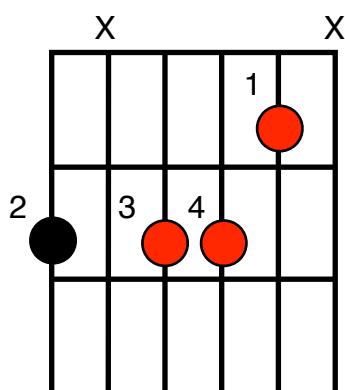

Minor 7b5 Chords

davejonesguitar.co.uk

**Root Note
E String**

Minor 7b5

**Root Note
A String**

Minor 7b5

The chords above are minor 7 flat 5 chords, normally written with a lower case m7b5 after the letter name, Dm7b5, Em7b5 etc. The root note of the chord is shown by the black dot on both the E and A strings. The table below shows the names of the notes at each fret on both the E and A strings. Be sure to mute the strings marked with the X.

The chord spelling of a minor 7 chord is:- 1 b3 b5 b7.

In some American publications the minor 7 flat 5 chord is shown with a minus sign instead of the lower case m :-

C-7b5.

0	1	2	3	4	5	6	7	8	9	10	11	12
E	F	F# Gb	G	G# Ab	A	A# Bb	B	C	C# Db	D	D# Eb	E
A	A# Bb	B	C	C# Db	D	D# Eb	E	F	F# Gb	G	G# Ab	A