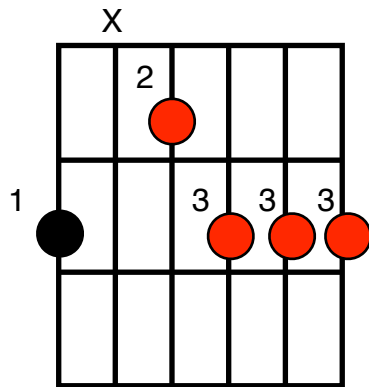

# Minor 6 Chords

davejonesguitar.co.uk

**Root Note  
E String**

**Minor 6**

**Root Note  
A String**

**Minor 6**

The chords above are minor 6 chords, normally written with a lower case m before the number 6, Dm6, Em6 etc. The root note of the chord is shown by the black dot on both the E and A strings. The table below shows the names of the notes at each fret on both the E and A strings. Be sure to mute the strings with the X on.

The chord spelling of a minor 6 chord is:- 1 b3 5 6.

0	1	2	3	4	5	6	7	8	9	10	11	12
E	F	F# Gb	G	G# Ab	A	A# Bb	B	C	C# Db	D	D# Eb	E
A	A# Bb	B	C	C# Db	D	D# Eb	E	F	F# Gb	G	G# Ab	A