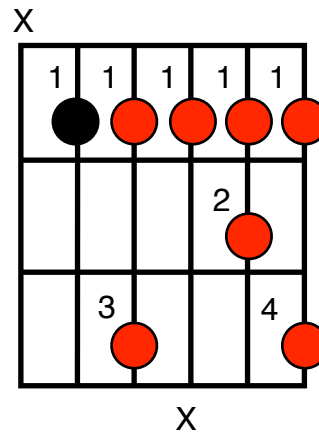

# Minor 6 Chords

davejonesguitar.co.uk

**Root Note  
E String**

**Minor 6**

**Root Note  
A String**

**Minor 6**

The chords above are minor 6 chords, normally written with a lower case m before the number 6, Dm6, Em6 etc. The root note of the chord is shown by the black dot on both the E and A strings. The table below shows the names of the notes at each fret on both the E and A strings. Be sure to mute the strings with the X on.

The chord spelling of a minor 6 chord is:- 1 b3 5 6.

0	1	2	3	4	5	6	7	8	9	10	11	12
E	F	F# Gb	G	G# Ab	A	A# Bb	B	C	C# Db	D	D# Eb	E
A	A# Bb	B	C	C# Db	D	D# Eb	E	F	F# Gb	G	G# Ab	A