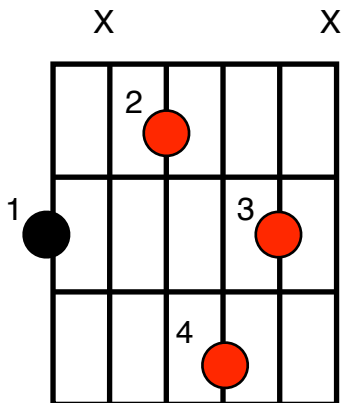

Major 6 Chords

davejonesguitar.co.uk

**Root Note
E String**

**Root Note
A String**

Major 6

Major 6

The chords above are major 6th chords [written C6, G6, Bb6]. The root note is shown with a black dot. These are transpositional shapes and the table below shows the root notes on the E & A strings. Make sure you mute the strings with the X on.

The spelling of a major 6 chord is:- 1 3 5 6

0	1	2	3	4	5	6	7	8	9	10	11	12
E	F	F# Gb	G	G# Ab	A	A# Bb	B	C	C# Db	D	D# Eb	E
A	A# Bb	B	C	C# Db	D	D# Eb	E	F	F# Gb	G	G# Ab	A