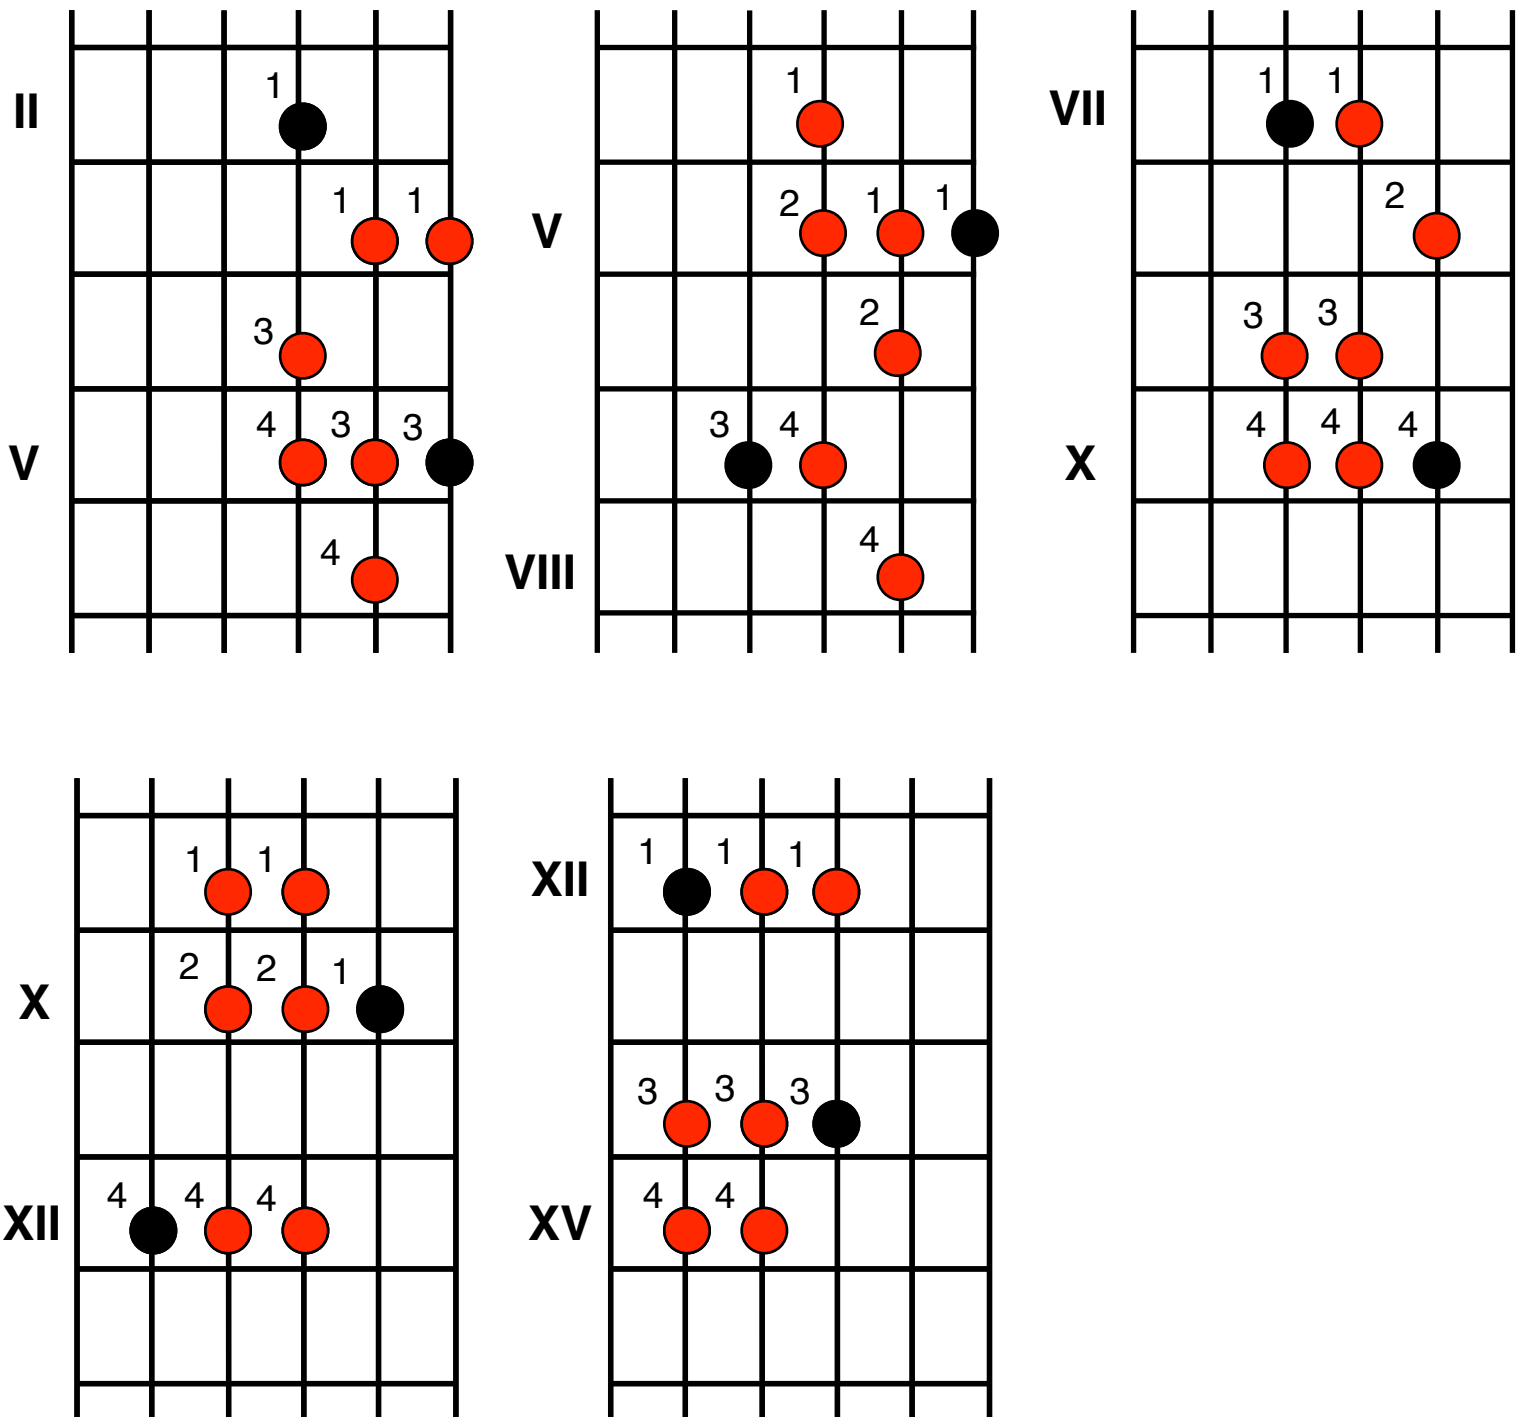

Grade 6 The Natural Minor Scale 1 Octave 5 Positions

davejonesguitar.co.uk

Above is the A natural minor scale shown in 5 positions, over 1 octave. The root notes [in this case A], are shown by the black dots, the other notes in the scale are shown by the red dots. The roman numerals indicate the frets. This scale is transpositional and can be played in, and should be practiced in, all keys.

This one of the scale requirements in the RGT grade 6 electric guitar exam.