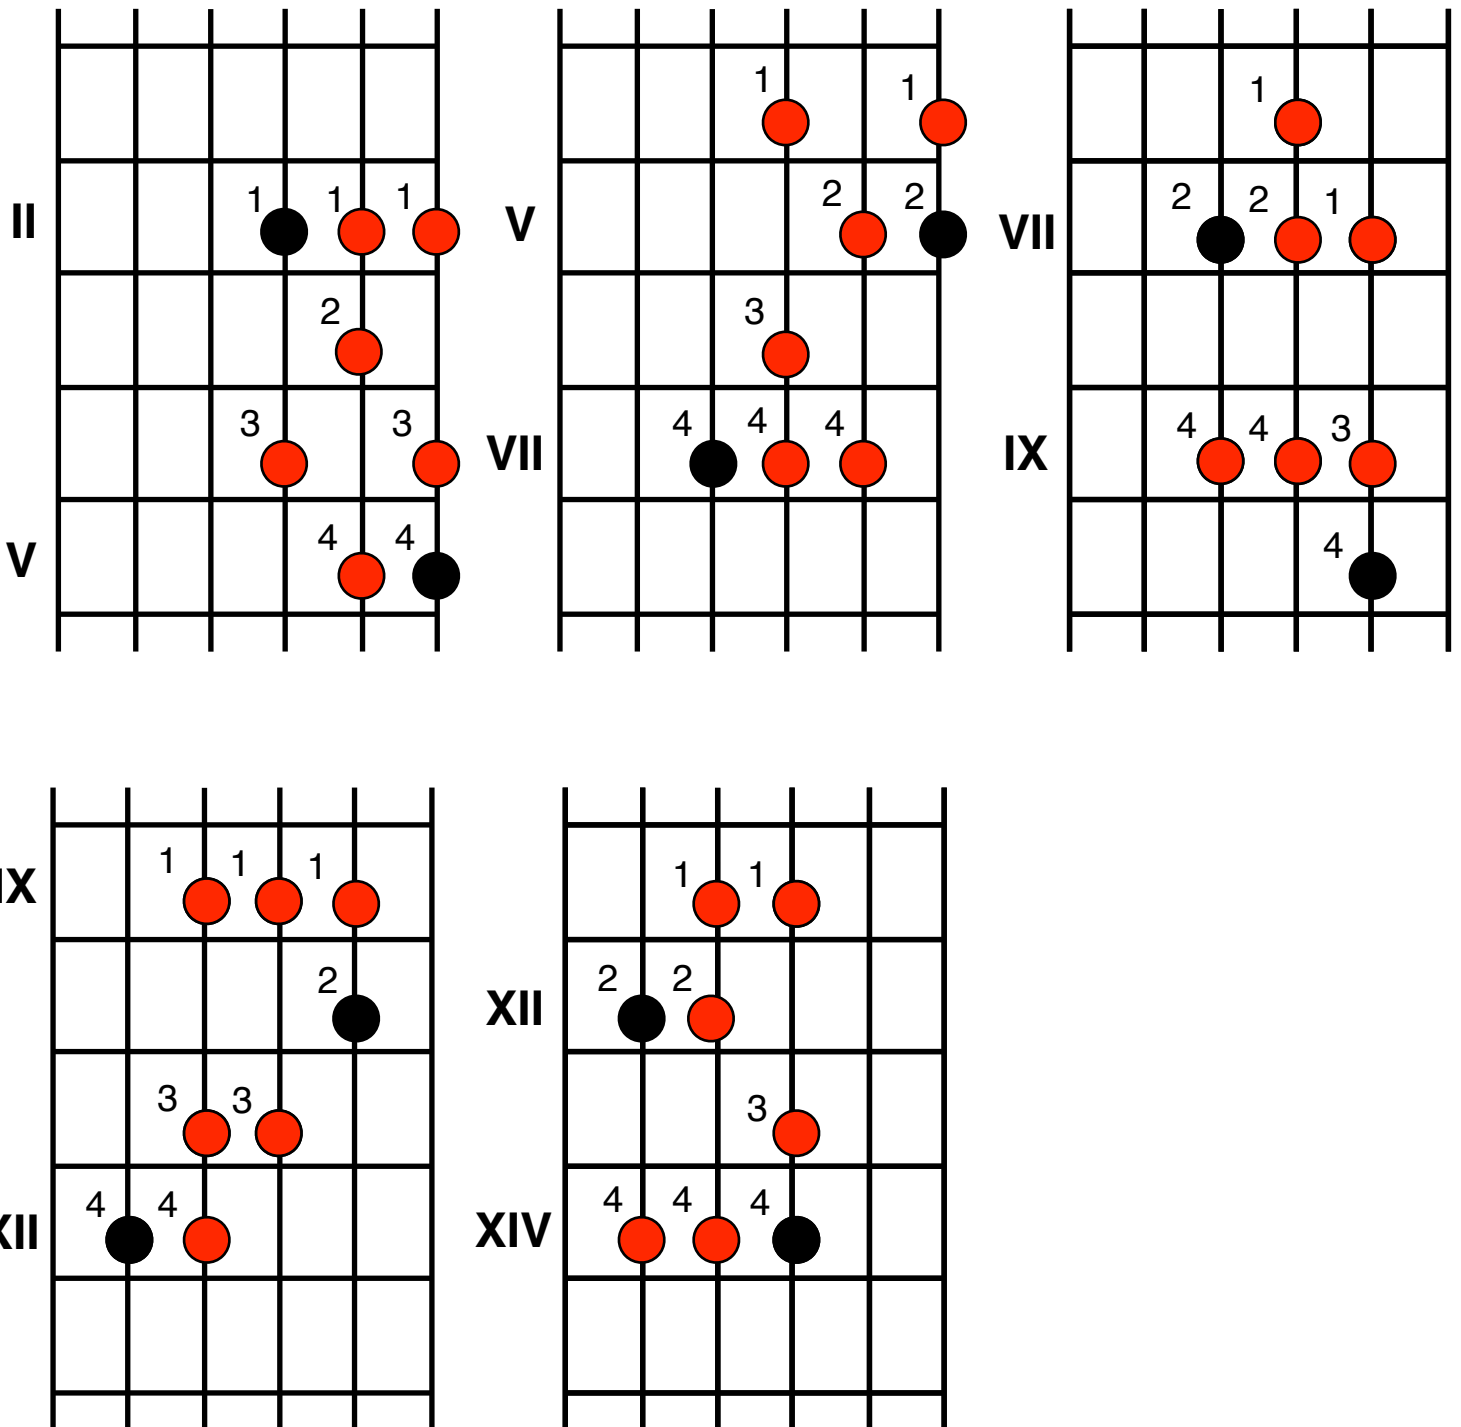

# Grade 6 The Major Scale 1 Octave 5 Positions

davejonesguitar.co.uk

Above is the A major scale shown in 5 positions, over 1 octave. The root notes [ in this case A ], are shown by the black dots, the other notes in the scale are shown by the red dots. The roman numerals indicate the frets. This scale is transpositional and can be played in, and should be practiced in, all keys.

This one of the scale requirements in the RGT grade 6 electric guitar exam.