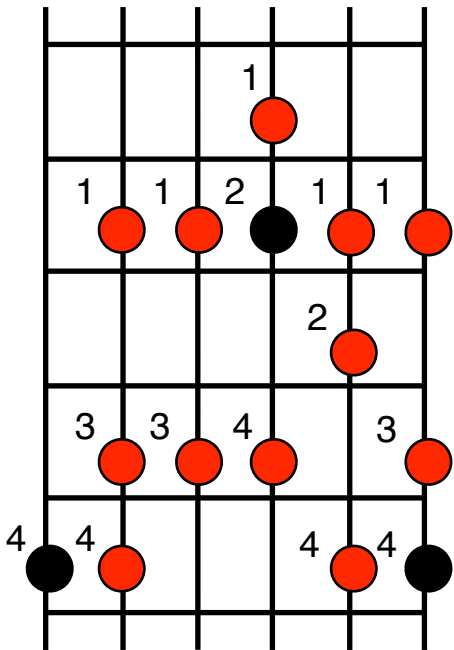

Grade 4 Scales

davejonesguitar.co.uk

Major Scale

Major Pentatonic Scale

Blues Scale

Natural Minor Scale

These are the scales required for the RGT electric guitar exam. At this grade the scales are required over 2 octaves in 2 different fingerboard positions, in all keys, so you will need to know these transpositional shapes as well as the scales for grade 3. The minor pentatonic is not required at grade 4.