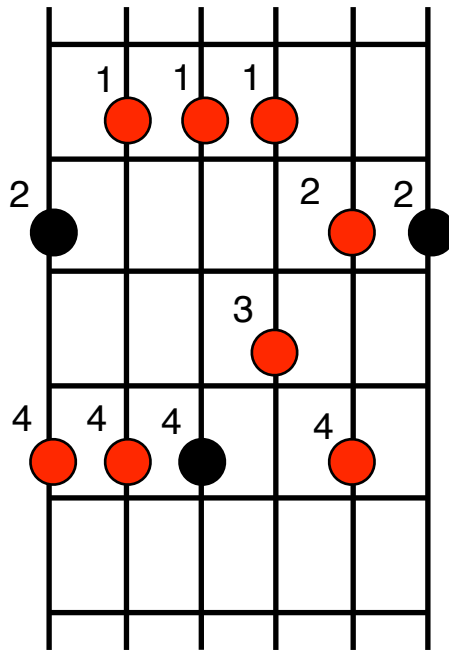

Grade 4 Scales

davejonesguitar.co.uk

Major Scale

Major Pentatonic Scale

Blues Scale

Natural Minor Scale

These are the scales required for the RGT electric guitar exam. At this grade the scales are required over 2 octaves in 2 different fingerboard positions, in all keys, so you will need to know these transpositional shapes as well as the scales for grade 3. The minor pentatonic is not required at grade 4.