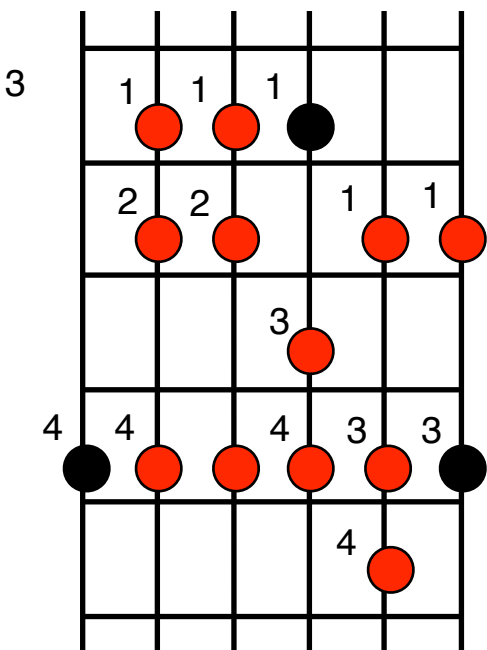

Grade 4 Scales

davejonesguitar.co.uk

Major Scale

Major Pentatonic Scale

Blues Scale

Natural Minor Scale

These are the scales required for the RGT electric guitar exam. At this grade the scales are required over 2 octaves in 2 different fingerboard positions, in all keys, so you will need to know these transpositional shapes as well as the scales for grade 3. The minor pentatonic is not required at grade 4.