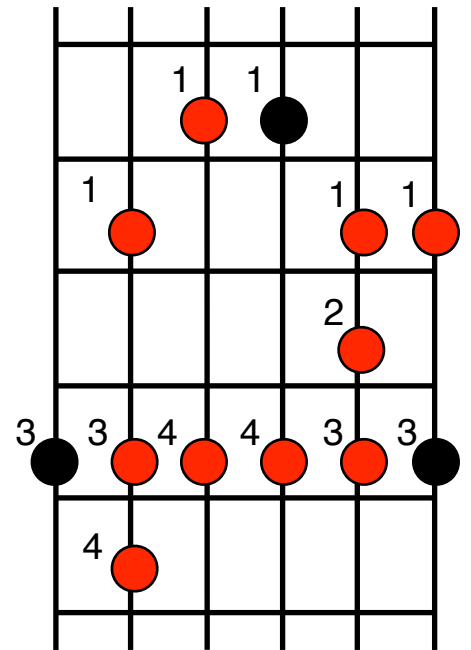

Grade 4 Scales

davejonesguitar.co.uk

Major Scale

Major Pentatonic Scale

Blues Scale

Natural Minor Scale

These are the scales required for the RGT electric guitar exam. At this grade the scales are required over 2 octaves in 2 different fingerboard positions, in all keys, so you will need to know these transpositional shapes as well as the scales for grade 3. The minor pentatonic is not required at grade 4.