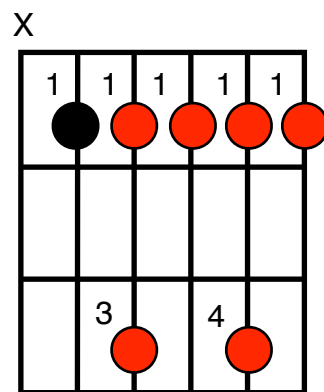

# Grade 4 Electric Guitar Chords

davejonesguitar.co.uk

**Root Note  
E String**

**Major 7**

**Minor 7**

**Dominant 7**

**Root Note  
A String**

**Major 7**

**Minor 7**

**Dominant 7**

The chords above are the required chords for the RGT electric guitar grade 4 exam, in addition to those required for grade 3. The black dot shows the root note on the E or A string, The table below shows the names of the notes on the E and A stings at each fret.