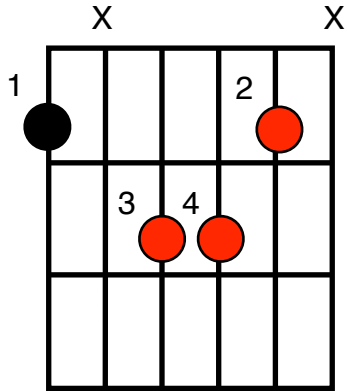

# Grade 4 Electric Guitar Chords

davejonesguitar.co.uk

**Root Note  
E String**

**Major 7**

**Minor 7**

**Dominant 7**

**Root Note  
A String**

**Major 7**

**Minor 7**

**Dominant 7**

The chords above are the required chords for the RGT electric guitar grade 4 exam, in addition to those required for grade 3. The black dot shows the root note on the E or A string, The table below shows the names of the notes on the E and A stings at each fret.