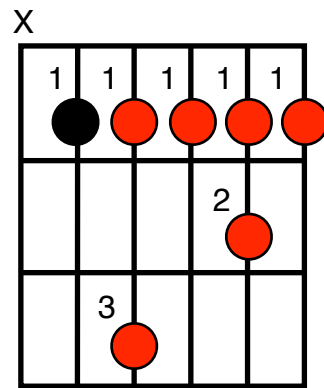

# Grade 4 Electric Guitar Chords

davejonesguitar.co.uk

**Root Note  
E String**

**Major 7**

**Minor 7**

**Dominant 7**

**Root Note  
A String**

**Major 7**

**Minor 7**

**Dominant 7**

The chords above are the required chords for the RGT electric guitar grade 4 exam, in addition to those required for grade 3. The black dot shows the root note on the E or A string, The table below shows the names of the notes on the E and A stings at each fret.