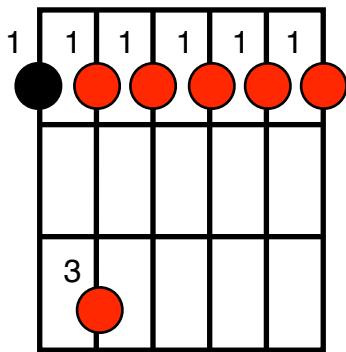

# Grade 4 Electric Guitar Chords

davejonesguitar.co.uk

**Root Note  
E String**

**Major 7**

**Minor 7**

**Dominant 7**

**Root Note  
A String**

**Major 7**

**Minor 7**

**Dominant 7**

The chords above are the required chords for the RGT electric guitar grade 4 exam, in addition to those required for grade 3. The black dot shows the root note on the E or A string, The table below shows the names of the notes on the E and A stings at each fret.