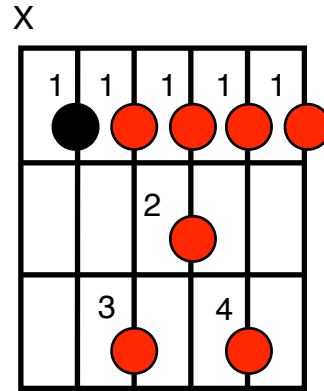

# Grade 4 Electric Guitar Chords

davejonesguitar.co.uk

**Root Note  
E String**

**Major 7**

**Minor 7**

**Dominant 7**

**Root Note  
A String**

**Major 7**

**Minor 7**

**Dominant 7**

The chords above are the required chords for the RGT electric guitar grade 4 exam, in addition to those required for grade 3. The black dot shows the root note on the E or A string, The table below shows the names of the notes on the E and A stings at each fret.