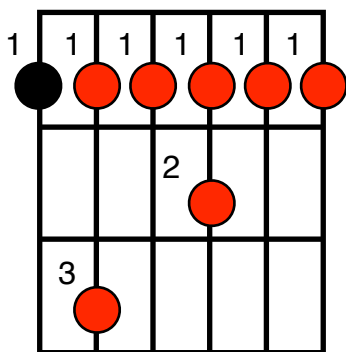

# Grade 4 Electric Guitar Chords

davejonesguitar.co.uk

**Root Note  
E String**

**Major 7**

**Minor 7**

**Dominant 7**

**Root Note  
A String**

**Major 7**

**Minor 7**

**Dominant 7**

The chords above are the required chords for the RGT electric guitar grade 4 exam, in addition to those required for grade 3. The black dot shows the root note on the E or A string, The table below shows the names of the notes on the E and A stings at each fret.