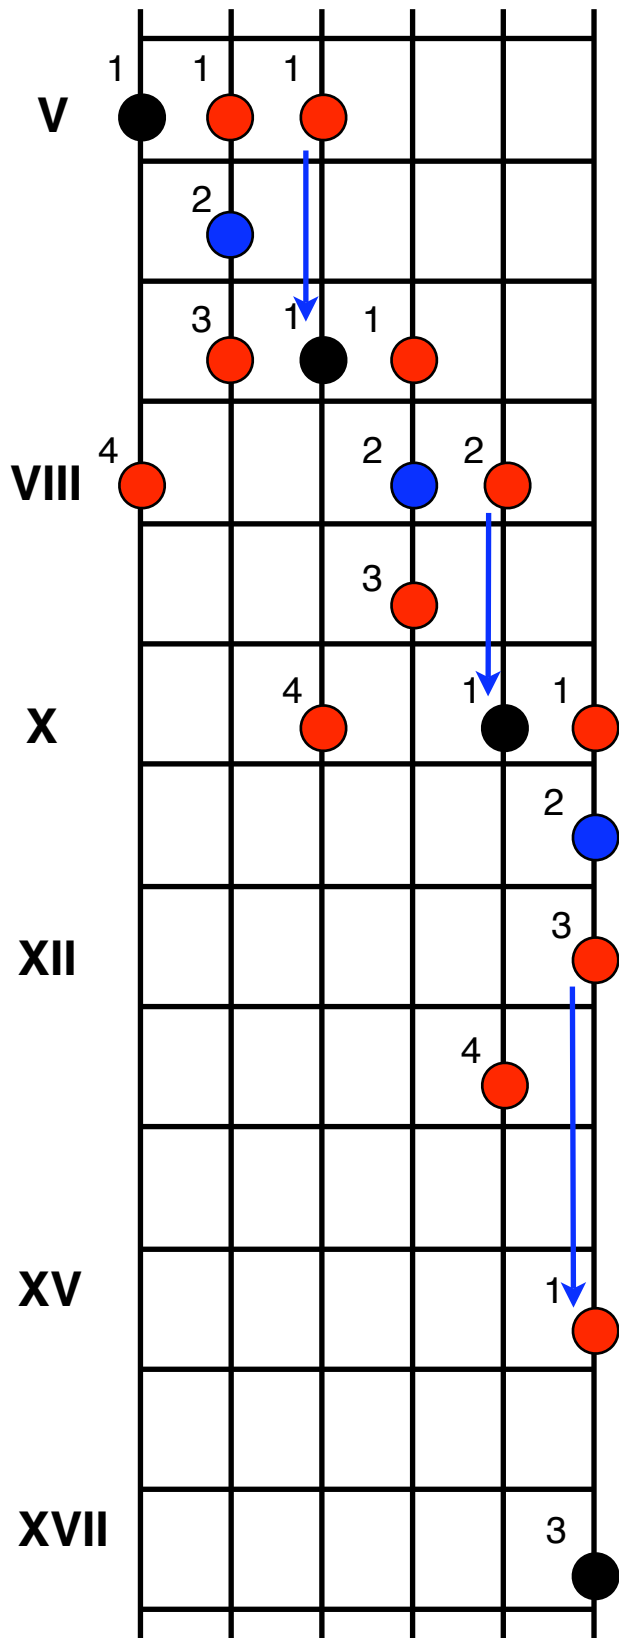

3 Octave Blues Scale

davejonesguitar.co.uk

This is a 3 octave A blues scale.
The root notes are shown by the black dot,
the red dots show the other notes in the scale,
the blue dot shows the b5 (blue note).
The roman numerals show the the fret
numbers.
The blue arrows show the suggested position
shifts.